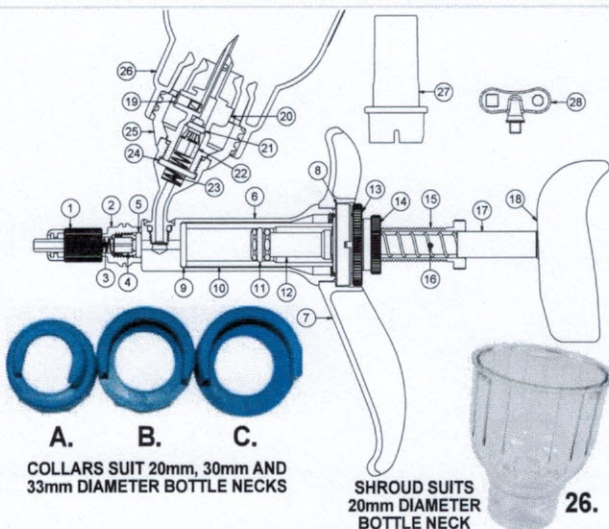

PARTS BREAKDOWN

A. B. C.
COLLARS SUIT 20mm, 30mm AND 33mm DIAMETER BOTTLE NECKS

SHROUD SUITS 20mm DIAMETER BOTTLE NECK **26.**

- | | |
|--|--|
| 1. Needle Nut (SN45/N) | 17. Spring Cover Plate (SN265) |
| 2. Needle Mount (SN259) | 18. Push Rod Assembly (SXN599) |
| 3. Delivery Valve Spring (BP235) | 19. Valve Duckbill (SP916) |
| 4. Delivery Valve & Seal Ring (WX1513) | 20. Bottle Mount Draw-Off (SH1642) |
| 5. Needle Mount Seal Ring (SP7) | 21. Seal Ring Inlet Valve (SP631) |
| 6. Cylinder Cover Assembly (SXM618) | 22. Inlet Valve (SH131) |
| 7. Finger Grip (SP1316) | 23. Inlet Valve Spring (SP1472) |
| 8. Lock Ring Barrel (SH565) | 24. Seal Ring (SP309) |
| 9. Seal Ring (SP220) | 25. Bottle Attachment Adaptor (SH1831) |
| 10. Cylinder (SH621) | 26. 20mm Bottle Neck Shroud (600253) |
| 11. Piston Seal Ring (SP1245) | 27. Needle Shroud (SH1663) |
| 12. Piston (SN366) | 28. Needle Shroud Spanner (SH1724) |
| 13. Cylinder Lock Nut (SP1397) | A. 20mm Bottle Neck Collar (601437) |
| 14. Lock Nut (SN261) | B. 30mm Bottle Neck Collar (601549) |
| 15. Dose Adjustor (SN260) | C. 33mm Bottle Neck Collar (601653) |
| 16. Return Spring (SP514) | |

PAS687 (2ml)

KIT NO.	PART NAME	PART NO.
WX750	Major Service Kit 2ml	3(x2),4(x2),5,9,10,11,16.
WX1062	Minor Service Kit 2ml	3(x2),4(x2),5,9,11,16.
WX1774	Bottle Attachment Kit	19,20,21,22,23,24,27,28,A,B,C.
600253	Shroud 20mm Diameter Bottle Neck	26.
WX1781	Conversion Kit (Feed Tube Attachment Fitting)	Not Illustrated.

PLEASE ORDER BY KIT AND PART NAME

PAS685 (1ml)

KIT NO.	PART NAME	PART NO.
WX749	Major Service Kit 1ml	Not Illustrated.
WX1118	Minor Service Kit 1ml	Not Illustrated.
WX1774	Bottle Attachment Kit	Not Illustrated.
600253	Shroud 20mm Diameter Bottle Neck	26.
WX1781	Conversion Kit (Feed Tube Attachment Fitting)	Not Illustrated.